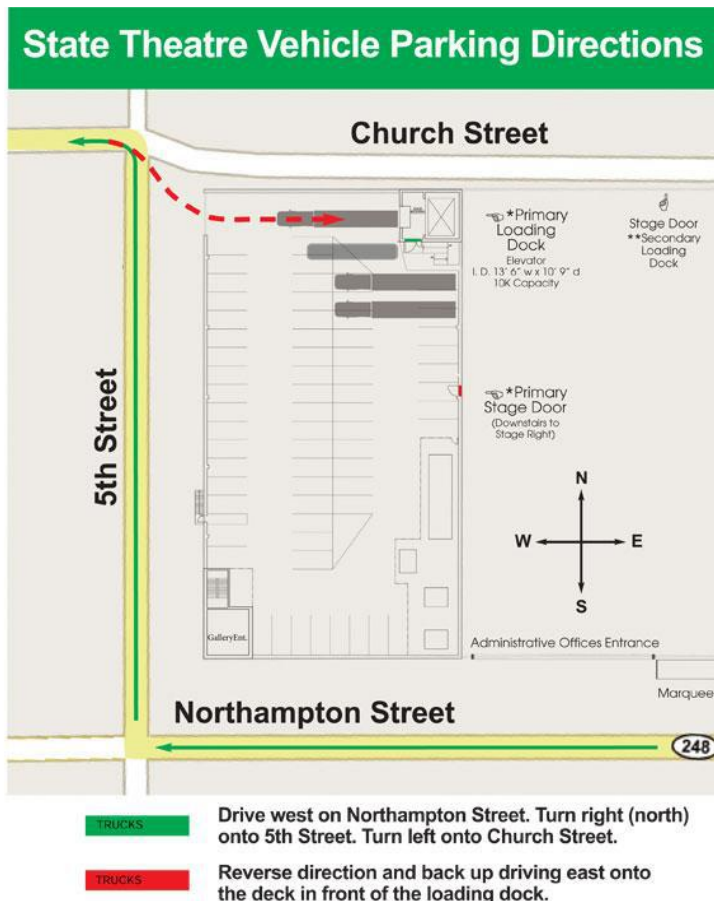

State Theatre Center for the Arts
453 Northampton St.
Easton, PA 18042
610.258.7766

[Click here to download a .pdf file of the directions](#)

For Trucks/Buses:

- After the theatre on the right-corner of 5th & Northampton St, Make RIGHT on 5th St.
- Travel north on 5th St (Parking deck entrance on right). Turn LEFT on Church St and Stop.
- Back up into the Parking Deck Straight to the loading dock.

Due to construction the best access to Northampton St. is from 4th St. – this applies to routes coming from Route 22 or 78.